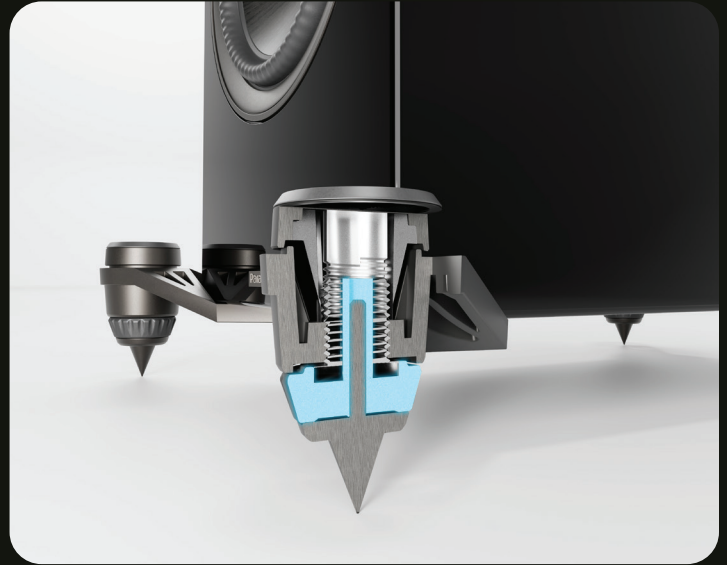

A Foundation for Precision:

Outrigger Shock-Mount Isolation Feet

Stability You Can Hear. To deliver a true high-performance experience, the Premier v2 floorstanding models utilize adjustable Outrigger Shock-Mount Isolation Feet. This flagship-inspired system decouples the speaker from the floor, effectively controlling vibrations and resonance that can muddy your audio. By isolating the cabinet, you experience a cleaner, more detailed soundstage and tighter bass across any surface.

Every Premier v2 floorstander includes both precision machined spikes for carpets and protective rubber caps for hard surfaces, ensuring your floors remain as pristine as your audio.

Refined Craftsmanship

Performance of this caliber belongs in a silhouette that commands attention. With premium painted finishes, authentic real wood veneers, sleek aluminum and stainless steel trim, the Premier v2 is designed to elevate your living space while providing a lasting testament to Paradigm's heritage of excellence.

Piano Black

The Mirror-Finish Icon.

Black Walnut

Monochromatic Elegance.

Walnut

Timeless Heritage.

Satin White

Contemporary Chic.

*Exclusively available for the
Premier 120B & 520LCR.*

Beyond the beauty, these aren't just boxes. Each cabinet is constructed from MDF and internally braced to be acoustically inert. Whether you choose the deep gloss of Piano Black or the textured warmth of Walnut, the finish protects a rock-solid enclosure designed to eliminate cabinet colorations, leaving the drivers free to deliver the performance exactly as the artist intended.