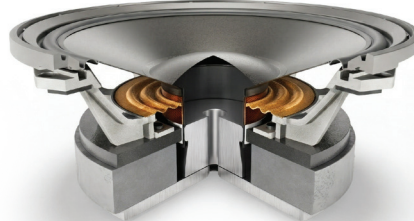

AL-MAG™ Midrange Drivers

Crafted from aluminum and magnesium to provide the agility and precision required for natural vocals and instruments.